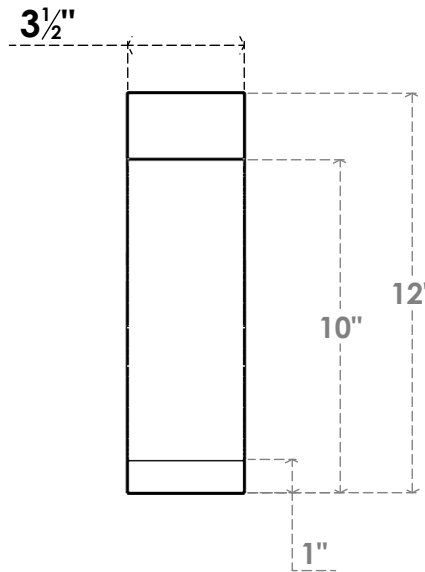

ITEM NUMBER: BRCPC035X08000X12000IMP

3 1/2"W X 8"D X 12"H IMPERIAL ARCHITECTURAL GRADE PVC CLOSED KNEE BRACE

SIDE PROFILE

FRONT PROFILE

ISOMETRIC

EKENA MILLWORK
2300 WEST MAIN ST.
CLARKSVILLE, TX 75426
TOLL FREE: 866-607-0453
WWW.EKENAMILLWORK.COM