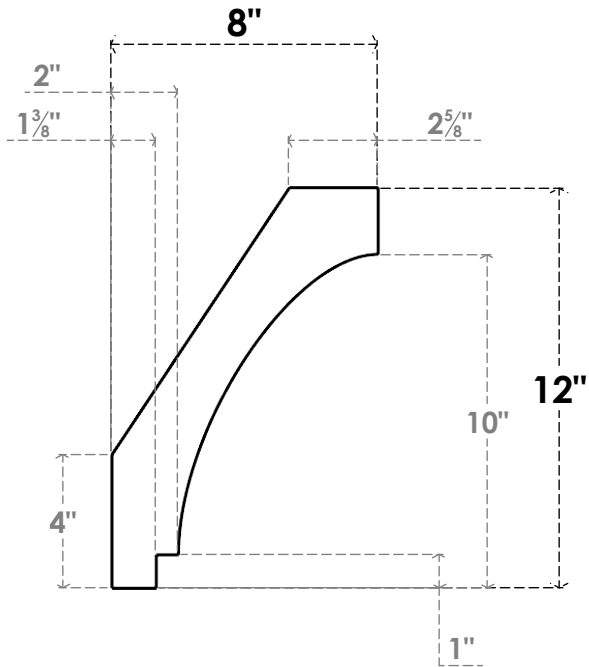

ITEM NUMBER: BRCPC035X08000X12000IMP

3 1/2"W X 8"D X 12"H IMPERIAL ARCHITECTURAL GRADE PVC CLOSED KNEE BRACE

SIDE PROFILE

FRONT PROFILE

ISOMETRIC

EKENA MILLWORK
2300 WEST MAIN ST.
CLARKSVILLE, TX 75426
TOLL FREE: 866-607-0453
WWW.EKENAMILLWORK.COM